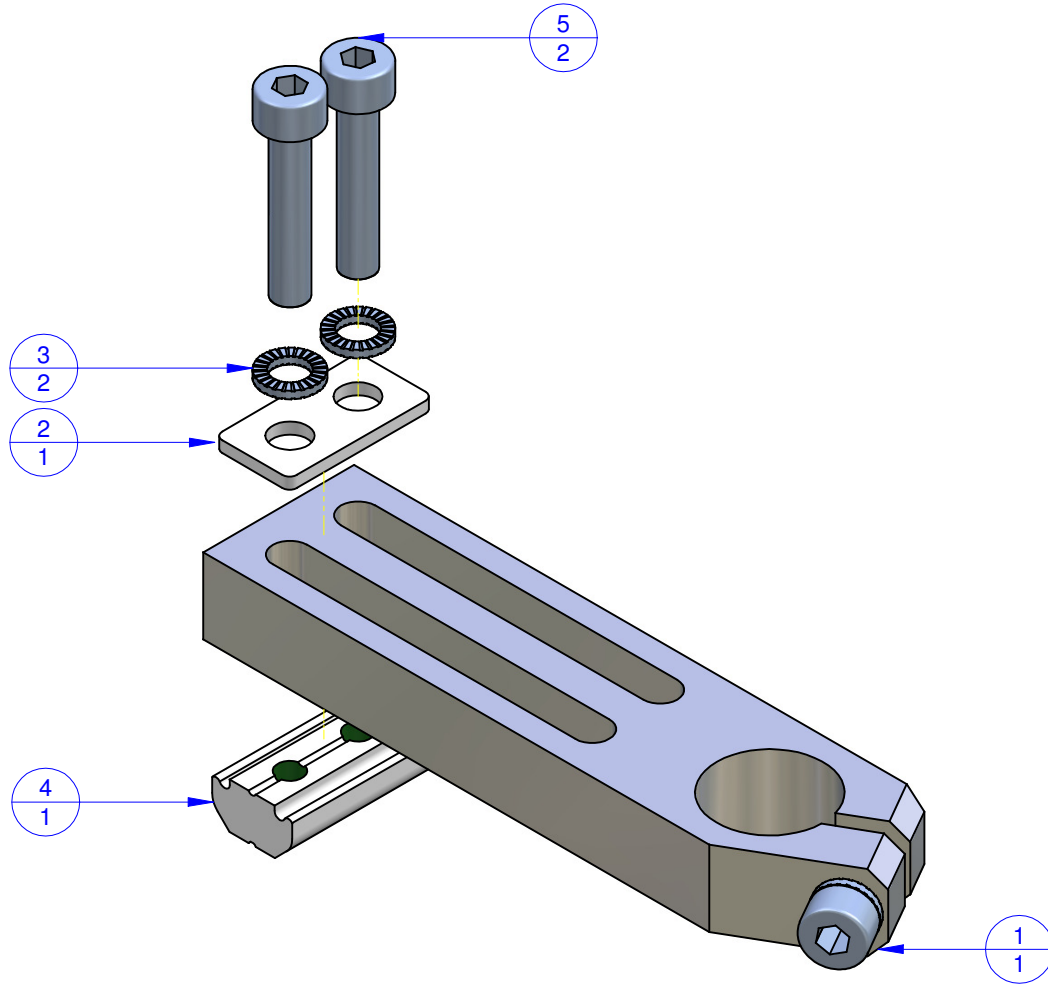

THE PROPERTY OF THIS DRAWING IS ESTABLISHED BY LAW
IT IS FORBIDDEN TO REPRODUCE IT OR SHOW IT TO THIRD PARTY
WITHOUT A WRITTEN AGREEMENT.

MODIFICATIONS: VARIED DIMENSIONS AS OF DATE:

7	10
8	11
9	12

MODIFICATIONS: VARIED DIMENSIONS AS OF DATE:

1	4
2	5
3	6

Format **A3**
UNI 936-76

Obgect Number	Name	QTY
1	CA.WSL.1440.VU	1
2	R.04.09	1
3	R.4.SCH	2
4	CA.GWP.4.9	1
5	V.TCEI 4X20	2

FP Services		DESIGNED FROM FPSERVICES	
GENERAL TOLERANCE: UNI - ISO 2768 CLASSE f		DATE 08/2013	WEIGHT 0,043 kg
DESCRIPTION		CODE CA.WSL.1440.VU.X	