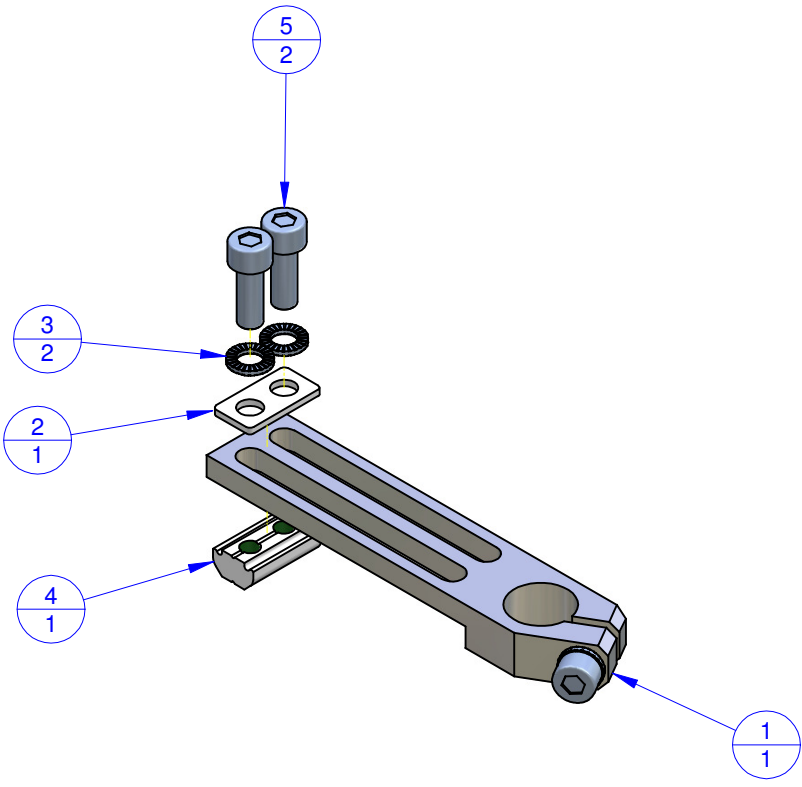

THE PROPERTY OF THIS DRAWING IS ESTABLISHED BY LAW
IT IS FORBIDDEN TO REPRODUCE IT OR SHOW IT TO THIRD PARTY
WITHOUT A WRITTEN AGREEMENT.

MODIFICATIONS: _____
 (7) (8) (9)
 VARIED DIMENSIONS AS OF DATE: _____
 (10) (11) (12)

MODIFICATIONS: _____
 (1) (2) (3)
 VARIED DIMENSIONS AS OF DATE: _____
 (4) (5) (6)

Format **A3**
 UNI 936-76

Object Number	Name	QTY
1	CA.WSL.1450.U	1
2	R.05.09	1
3	R.5.SCH	2
4	CA.GWP.5.9	1
5	V.TCEI M5X14	2

FP Services 		DESIGNED FROM FPSERVICES	
		DATE 08/2013	WEIGHT 0,039 kg
GENERAL TOLERANCE: UNI - ISO 2768 CLASSE f		DESCRIPTION CA.WSL.1450.U.X	