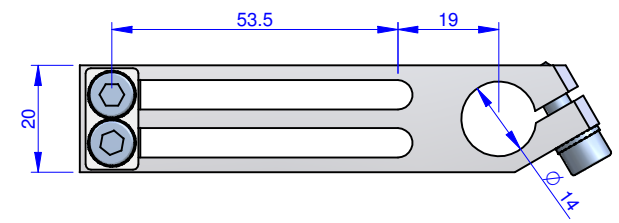

THE PROPERTY OF THIS DRAWING IS ESTABLISHED BY LAW
IT IS FORBIDDEN TO REPRODUCE IT OR SHOW IT TO THIRD PARTY
WITHOUT A WRITTEN AGREEMENT.

MODIFICATIONS: _____
 (7) (8) (9)
 VARIED DIMENSIONS AS OF DATE: _____
 (10) (11) (12)

MODIFICATIONS: _____
 (1) (2) (3)
 VARIED DIMENSIONS AS OF DATE: _____
 (4) (5) (6)

Format **A3**
 UNI 936-76

Object Number	Name	QTY
1	CA.WSL.1450.U	1
2	R.05.09	1
3	R.5.SCH	2
4	CA.GWP.5.9	1
5	V.TCEI M5X14	2

FP Services 		DESIGNED FROM FPSERVICES	
		DATE 08/2013	WEIGHT 0,039 kg
GENERAL TOLERANCE: UNI - ISO 2768 CLASSE f		DESCRIPTION CA.WSL.1450.U.X	