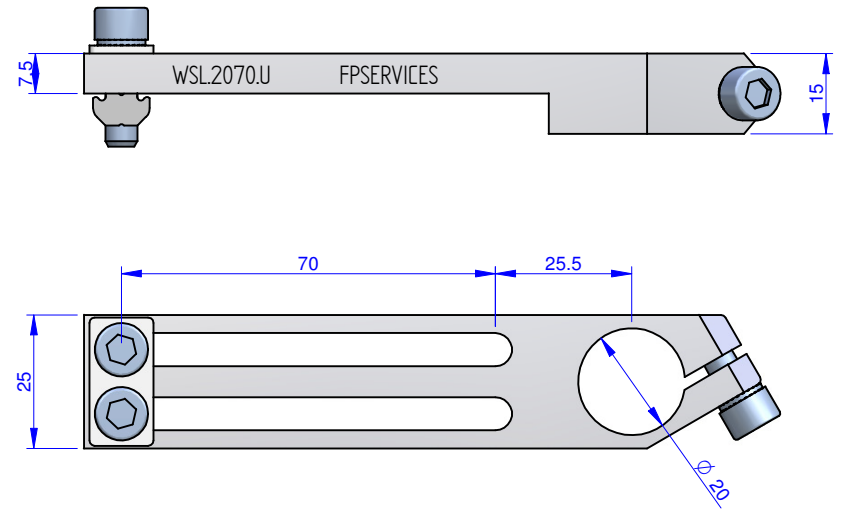

THE PROPERTY OF THIS DRAWING IS ESTABLISHED BY LAW
IT IS FORBIDDEN TO REPRODUCE IT OR SHOW IT TO THIRD PARTY
WITHOUT A WRITTEN AGREEMENT.

Object Number	Name	QTY
1	CA.WSL.2070.U	1
2	V.TCE6X20	2
3	CA.GWP.6.12	1
4	R.6.SCH	2
5	R.06.12	1

MODIFICATIONS:

7	10
8	11
9	12

VARIED DIMENSIONS AS OF DATE:

MODIFICATIONS:

1	4
2	5
3	6

VARIED DIMENSIONS AS OF DATE:

Format **A3**
UNI 936-76

FP Services		DESIGNED FROM FPSERVICES	
		DATE 07/2014	WEIGHT 0,078 kg
GENERAL TOLERANCE: UNI - ISO 2768 CLASSE f		DESCRIPTION CA.WSL.2070.U.JU	