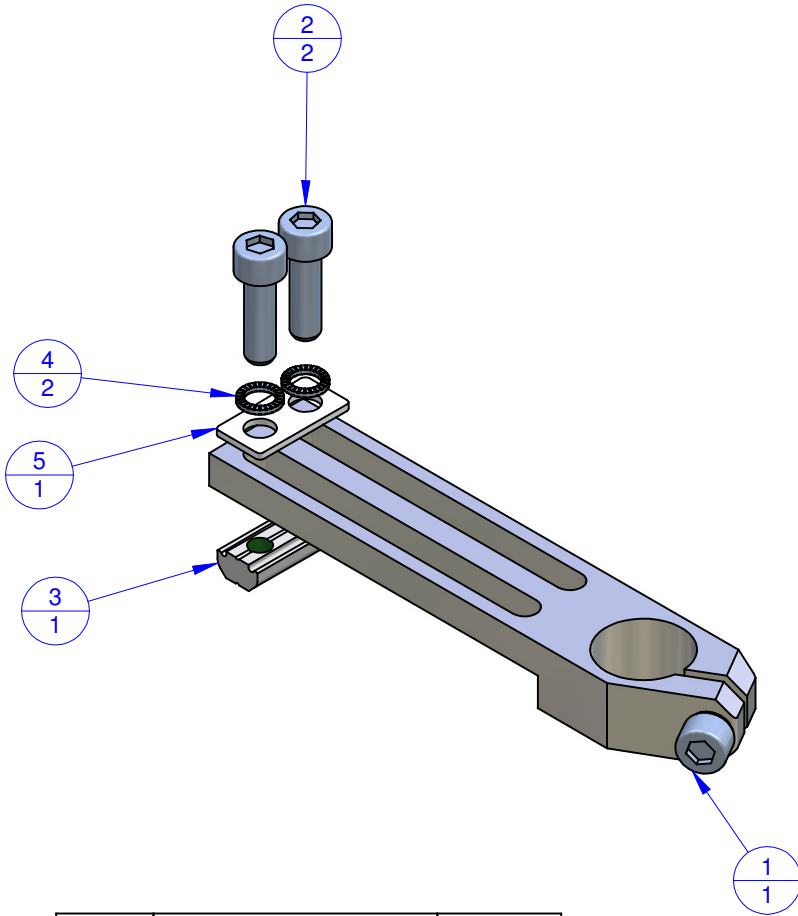

THE PROPERTY OF THIS DRAWING IS ESTABLISHED BY LAW
IT IS FORBIDDEN TO REPRODUCE IT OR SHOW IT TO THIRD PARTY
WITHOUT A WRITTEN AGREEMENT.

Object Number	Name	QTY
1	CA.WSL.2070.U	1
2	V.TCE6X20	2
3	CA.GWP.6.12	1
4	R.6.SCH	2
5	R.06.12	1

MODIFICATIONS:

7	10
8	11
9	12

VARIED DIMENSIONS AS OF DATE:

MODIFICATIONS:

1	4
2	5
3	6

VARIED DIMENSIONS AS OF DATE:

Format **A3**
UNI 936-76

FP Services		DESIGNED FROM FPSERVICES	
		DATE 07/2014	WEIGHT 0,078 kg
GENERAL TOLERANCE: UNI - ISO 2768 CLASSE f		DESCRIPTION CA.WSL.2070.U.JU	