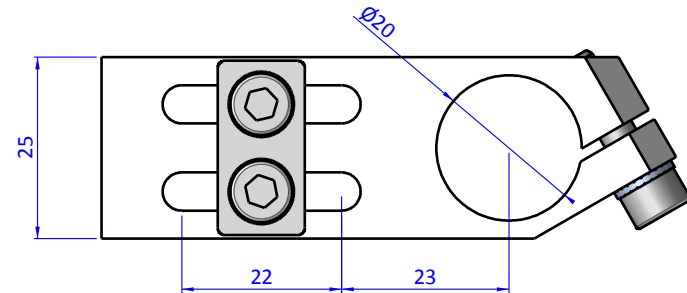

THE PROPERTY OF THE DRAWING IS ESTABLISHED BY LAW
IT IS FORBIDDEN TO PRODUCE OR SHOW IT TO THIRD PART
WITHOUT A WRITTEN AGREEMENT.

MODIFICATIONS	VARIED DIMENSIONS AS OF DATE:
7	10
8	11
9	12

MODIFICATIONS	VARIED DIMENSIONS AS OF DATE:
1	4
2	5
3	6

Format A3
UNI 936-76

Object Number	Name	QTY
1	CA.GWP.5.12	1
2	R.05.12	1
3	R.5.SCH	3
4	V-tcei M 5 x 16	2
5	V-tcei M 5 x 20	1
6	WST.2022	1

		DESIGNED FROM	
		FPSERVICES	
GENERAL TOLERANCE		DATE	WEIGHT
UNI - ISO 2768		06/04/2017	0,043kg
CLASSE f		CODE	
		CA.WST.2022.JU	