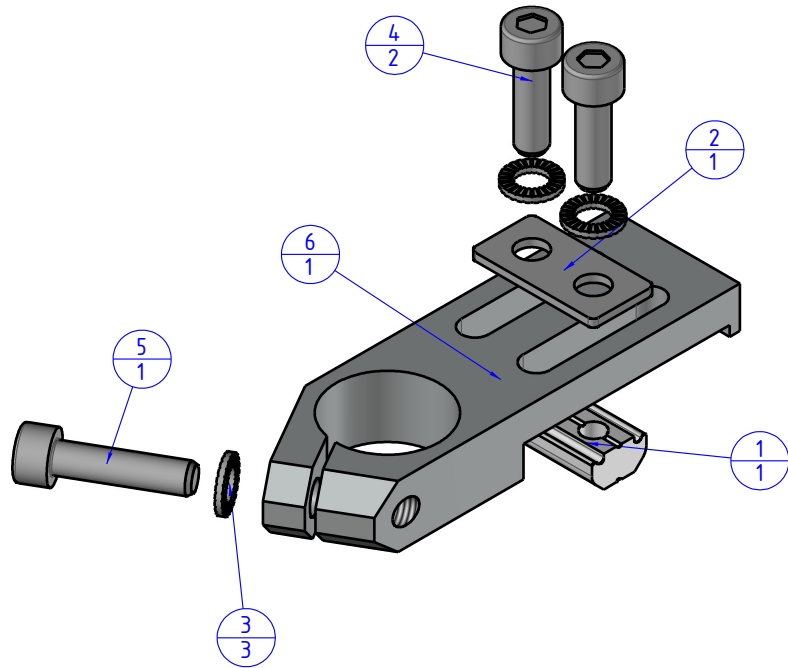

THE PROPERTY OF THE DRAWING IS ESTABLISHED BY LAW
IT IS FORBIDDEN TO PRODUCE OR SHOW IT TO THIRD PART
WITHOUT A WRITTEN AGREEMENT.

MODIFICATIONS	VARIED DIMENSIONS AS OF DATE:
7	10
8	11
9	12

MODIFICATIONS	VARIED DIMENSIONS AS OF DATE:
1	4
2	5
3	6

Format A3
UNI 936-76

Object Number	Name	QTY
1	CA.GWP.5.12	1
2	R.05.12	1
3	R.5.SCH	3
4	V-tcei M 5 x 16	2
5	V-tcei M 5 x 20	1
6	WST.2022	1

		DESIGNED FROM	
		FPSERVICES	
GENERAL TOLERANCE		DATE	WEIGHT
UNI - ISO 2768		06/04/2017	0,043kg
CLASSE f		CODE	
		CA.WST.2022.JU	