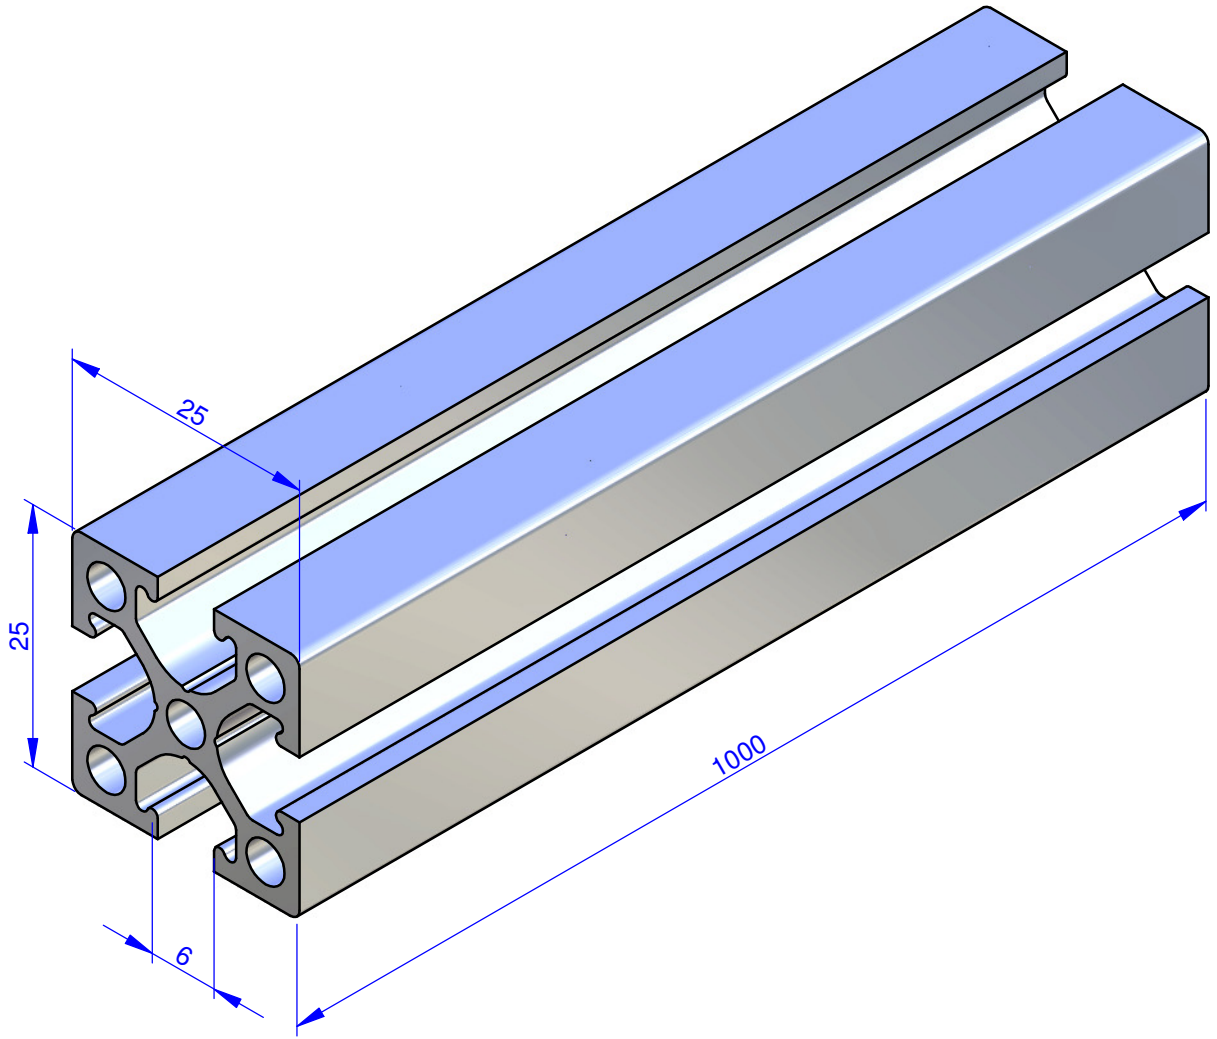

THE PROPERTY OF THIS DRAWING IS ESTABLISHED BY LAW
IT IS FORBIDDEN TO REPRODUCE IT OR SHOW IT TO THIRD PARTY
WITHOUT A WRITTEN AGREEMENT.

MODIFICATIONS: VARIED DIMENSIONS AS OF DATE:

7	10
8	11
9	12

MODIFICATIONS: VARIED DIMENSIONS AS OF DATE:

1	4
2	5
3	6

FP Services

DESIGNED FROM
FPSERVICES

DATE 12/2013 WEIGHT 0,683 kg

CODE **CA.X.2525.1000**

Format A4
UNI 936-76

GENERAL TOLERANCE:
UNI - ISO 2768
CLASSE f

DESCRIPTION