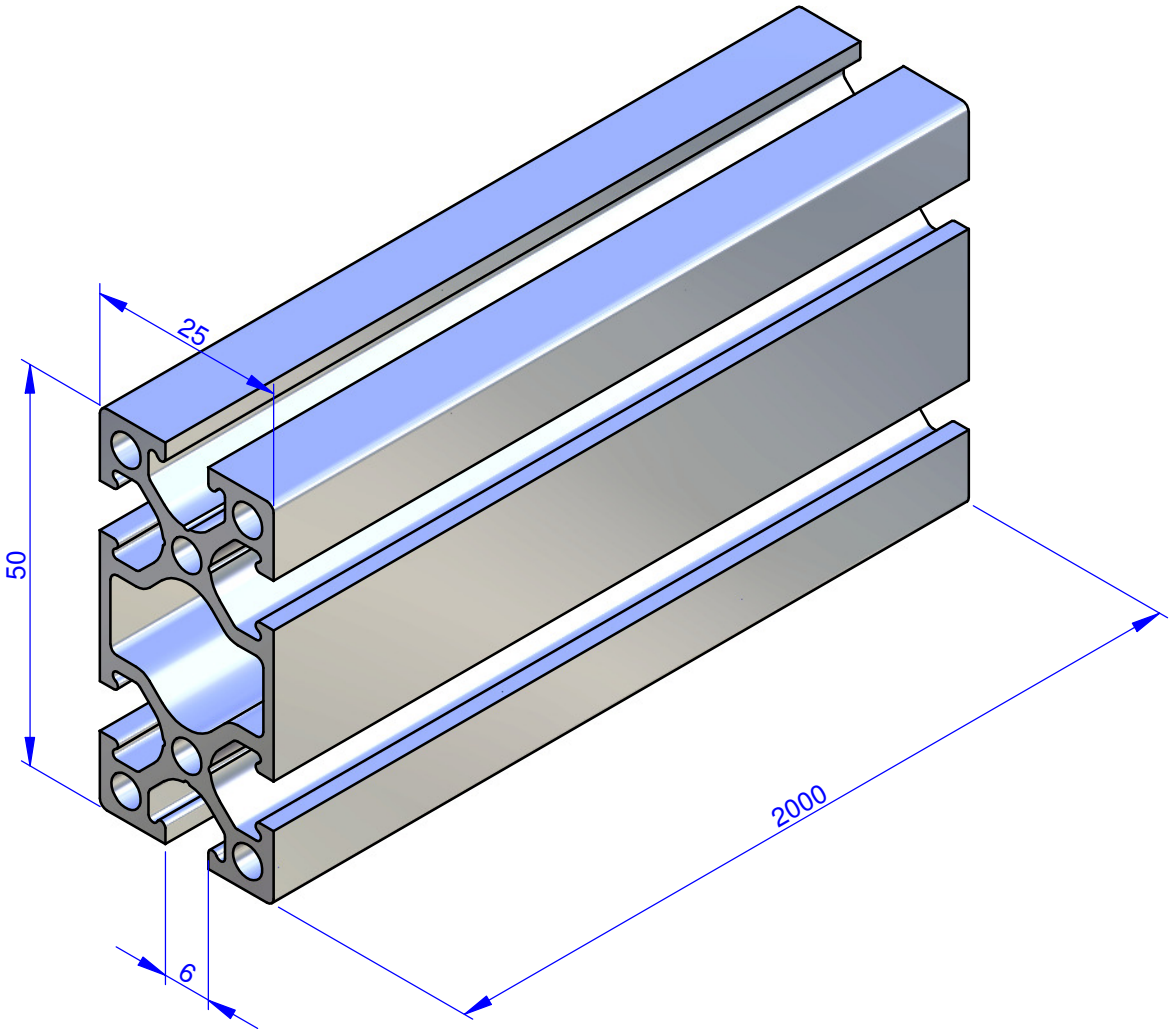

THE PROPERTY OF THIS DRAWING IS ESTABLISHED BY LAW
IT IS FORBIDDEN TO REPRODUCE IT OR SHOW IT TO THIRD PARTY
WITHOUT A WRITTEN AGREEMENT.

MODIFICATIONS: VARIED DIMENSIONS AS OF DATE:

7	10
8	11
9	12

MODIFICATIONS: VARIED DIMENSIONS AS OF DATE:

1	4
2	5
3	6

FP Services

DESIGNED FROM
FPSERVICES

DATE 12/2013 WEIGHT 2,312 kg

CODE **CA.X.5025.2000**

Format A4
UNI 936-76

GENERAL TOLERANCE:
UNI - ISO 2768
CLASSE f

DESCRIPTION