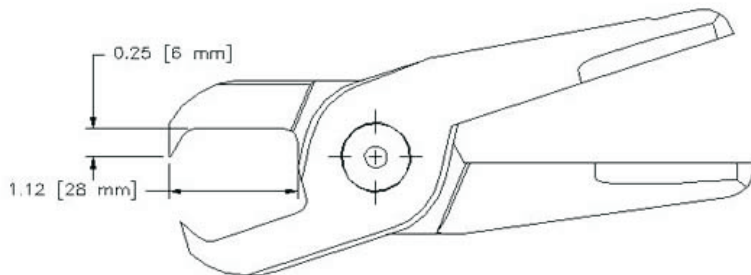

0.67 [17 mm]

NOTES:  
DIMENSIONS ARE APPROXIMATE  
±.05 UNLESS SPECIFIED AS  
CRITICAL

 **Robo-Tool, Inc.**

PART NUMBER

**GPT-30-PE**