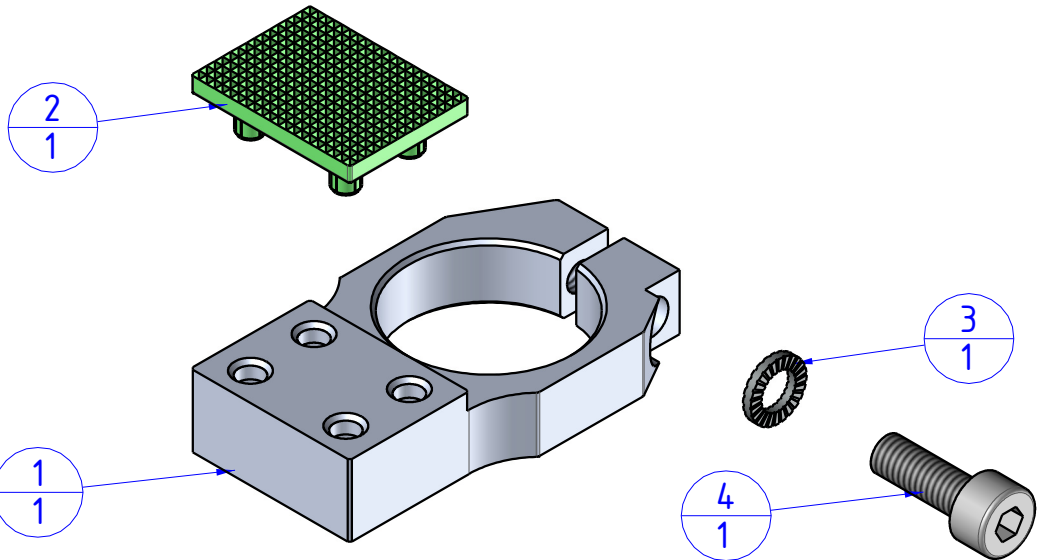

MODIFICATIONS

VARIED DIMENSIONS AS OF DATE:

7	10
8	11
9	12

MODIFICATIONS

VARIED DIMENSIONS AS OF DATE:

1	4
2	5
3	6

DESIGNED FROM		REV
FPSERVICES		A / 0
DATE	WEIGHT	
15/12/2017	0,012kg	
CODE		
GRF20.95.0708		