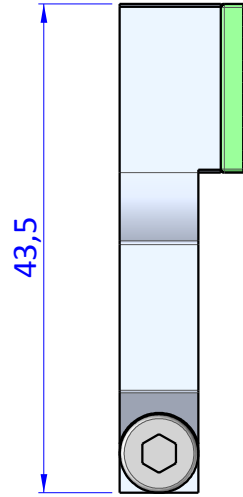

THE PROPERTY OF THE DRAWING IS ESTABLISHED BY LAW  
IT IS FORBIDDEN TO PRODUCE OR SHOW IT TO THIRD PART  
WITHOUT A WRITTEN AGREEMENT.

Item	Name	Q.ty
1	GRF20.95.07	1
2	GRF20.95.08.V	1
3	R.4.SCH	1
4	V.TCE4x12	1

MODIFICATIONS

VARIED DIMENSIONS AS OF DATE:

7	10
8	11
9	12

MODIFICATIONS

VARIED DIMENSIONS AS OF DATE:

1	4
2	5
3	6

DESIGNED FROM		REV
FPSERVICES		A / 0
DATE	WEIGHT	
15/12/2017	0,012kg	
CODE		
GRF20.95.0708		

Format A4

UNI 936-76

GENERAL TOLERANCE

UNI - ISO 2768

CLASSE f

DESCRIPTION