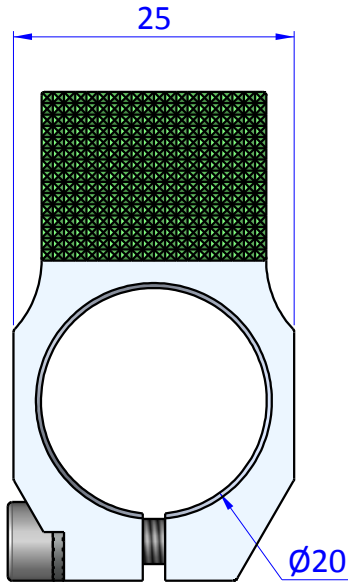

THE PROPERTY OF THE DRAWING IS ESTABLISHED BY LAW  
IT IS FORBIDDEN TO PRODUCE OR SHOW IT TO THIRD PART  
WITHOUT A WRITTEN AGREEMENT.

Item	Name	Q.ty
1	GRF20.95.07	1
2	GRF20.95.08.V	1
3	R.4.SCH	1
4	V.TCE4x12	1

MODIFICATIONS

VARIED DIMENSIONS AS OF DATE:

7	10
8	11
9	12

MODIFICATIONS

VARIED DIMENSIONS AS OF DATE:

1	4
2	5
3	6

DESIGNED FROM		REV
FPSERVICES		A / 0
DATE	WEIGHT	
15/12/2017	0,012kg	
CODE		
GRF20.95.0708		