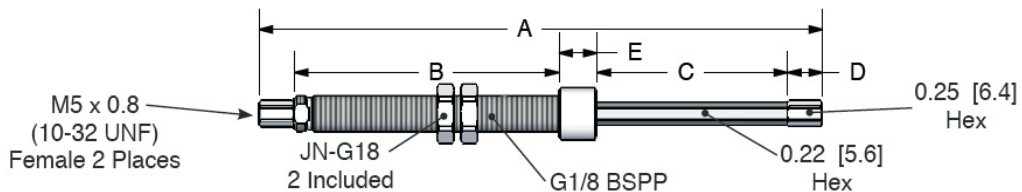

LC10: NON-ROTATING

PART NUMBER	A	B	C	D	E	WEIGHT
	LENGTH in. (mm)	SLEEVE HEIGHT in. (mm)	STROKE in. (mm)	COUPLER in. (mm)	COLLAR in. (mm)	oz. (g)
LC10-NR	1.95 (49.5)	0.51 (13)	0.3 (7.6)	0.37 (9.4)	0.54 (13.7)	0.3 (8.5)

PART NUMBER

LC10-NR