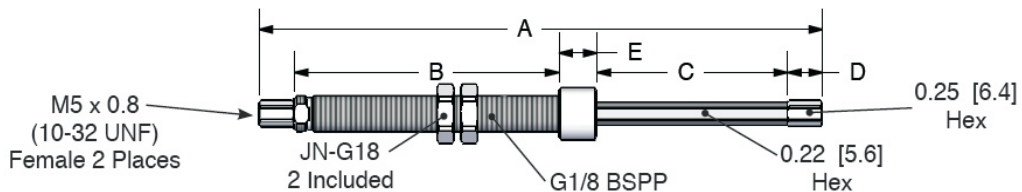

LC10: NON-ROTATING

PART NUMBER	A LENGTH in. (mm)	B SLEEVE HEIGHT in. (mm)	C STROKE in. (mm)	D COUPLER in. (mm)	E COLLAR in. (mm)	WEIGHT oz. (g)
LC10X50-NR	5.92 (150)	2.78 (70.6)	2.0 (50.8)	0.37 (9.4)	0.4 (10.2)	0.7 (19.8)

PART NUMBER

LC10X50-NR