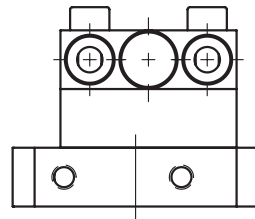

A

 **Robo-Tool, Inc.**

PART NUMBER

RTI-PNM-50-SPT20-50