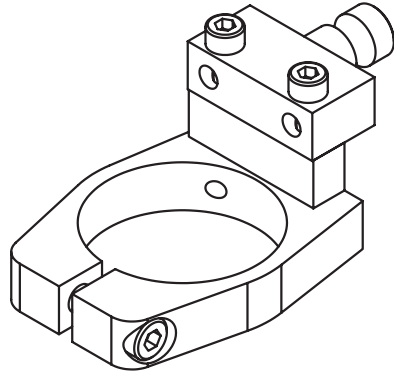

A

 **Robo-Tool, Inc.**

PART NUMBER

RTI-PNM-50-SPT20-50