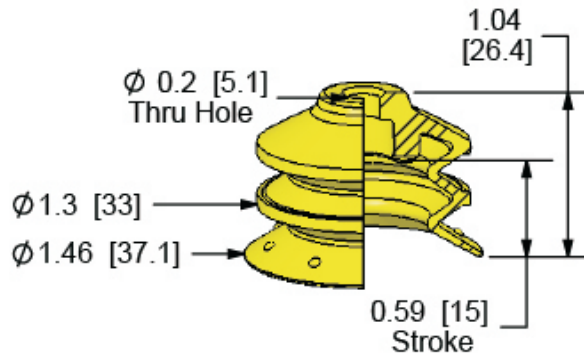

XP-2B35

CUP DIAMETER	35 mm
CUP WEIGHT: oz. (g)	0.28 (7.9)
INTERNAL VOLUME: cu. in. (cc)	0.61 (10)
FORCE @ 6" Hg: lb. (N)	3.37 (15)
FORCE @ 18" Hg: lb. (N)	5.62 (25)
MINIMUM RADIUS: in. (mm)	0.39 (9.9)

 **Robo-Tool, Inc.**

PART NUMBER

XP-2B35D