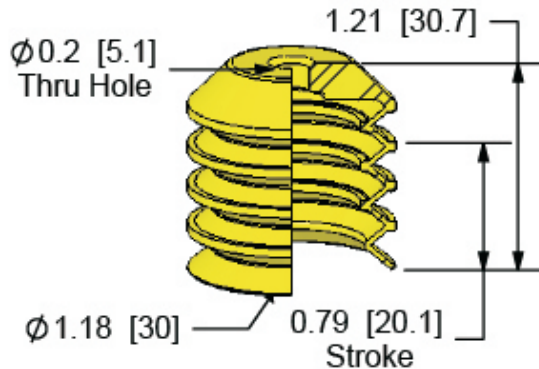

XP-BL30

CUP DIAMETER	30 mm
CUP WEIGHT: oz. (g)	0.21 (6)
INTERNAL VOLUME: cu. in. (cc)	0.8 (13.1)
FORCE @ 6" Hg: lb. (N)	1.4 (6.2)
FORCE @ 18" Hg: lb. (N)	3.6 (16)
MINIMUM RADIUS: in. (mm)	0.31 (7.9)

MATERIAL - VITON

 **Robo-Tool, Inc.**

PART NUMBER

XP-BL30V