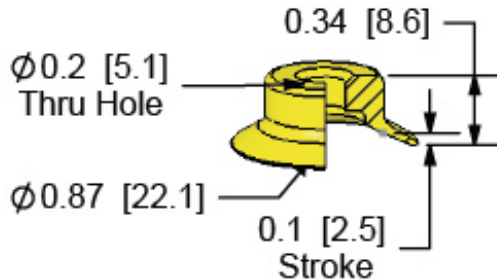

XP-U20

CUP DIAMETER	20 mm
CUP WEIGHT: oz. (g)	0.04 (1.1)
INTERNAL VOLUME: cu. in. (cc)	0.06 (1)
FORCE @ 6" Hg: lb. (N)	1.3 (5.8)
FORCE @ 18" Hg: lb. (N)	2.7 (12)
MINIMUM RADIUS: in. (mm)	0.51 (13)

MATERIAL - NITRILE